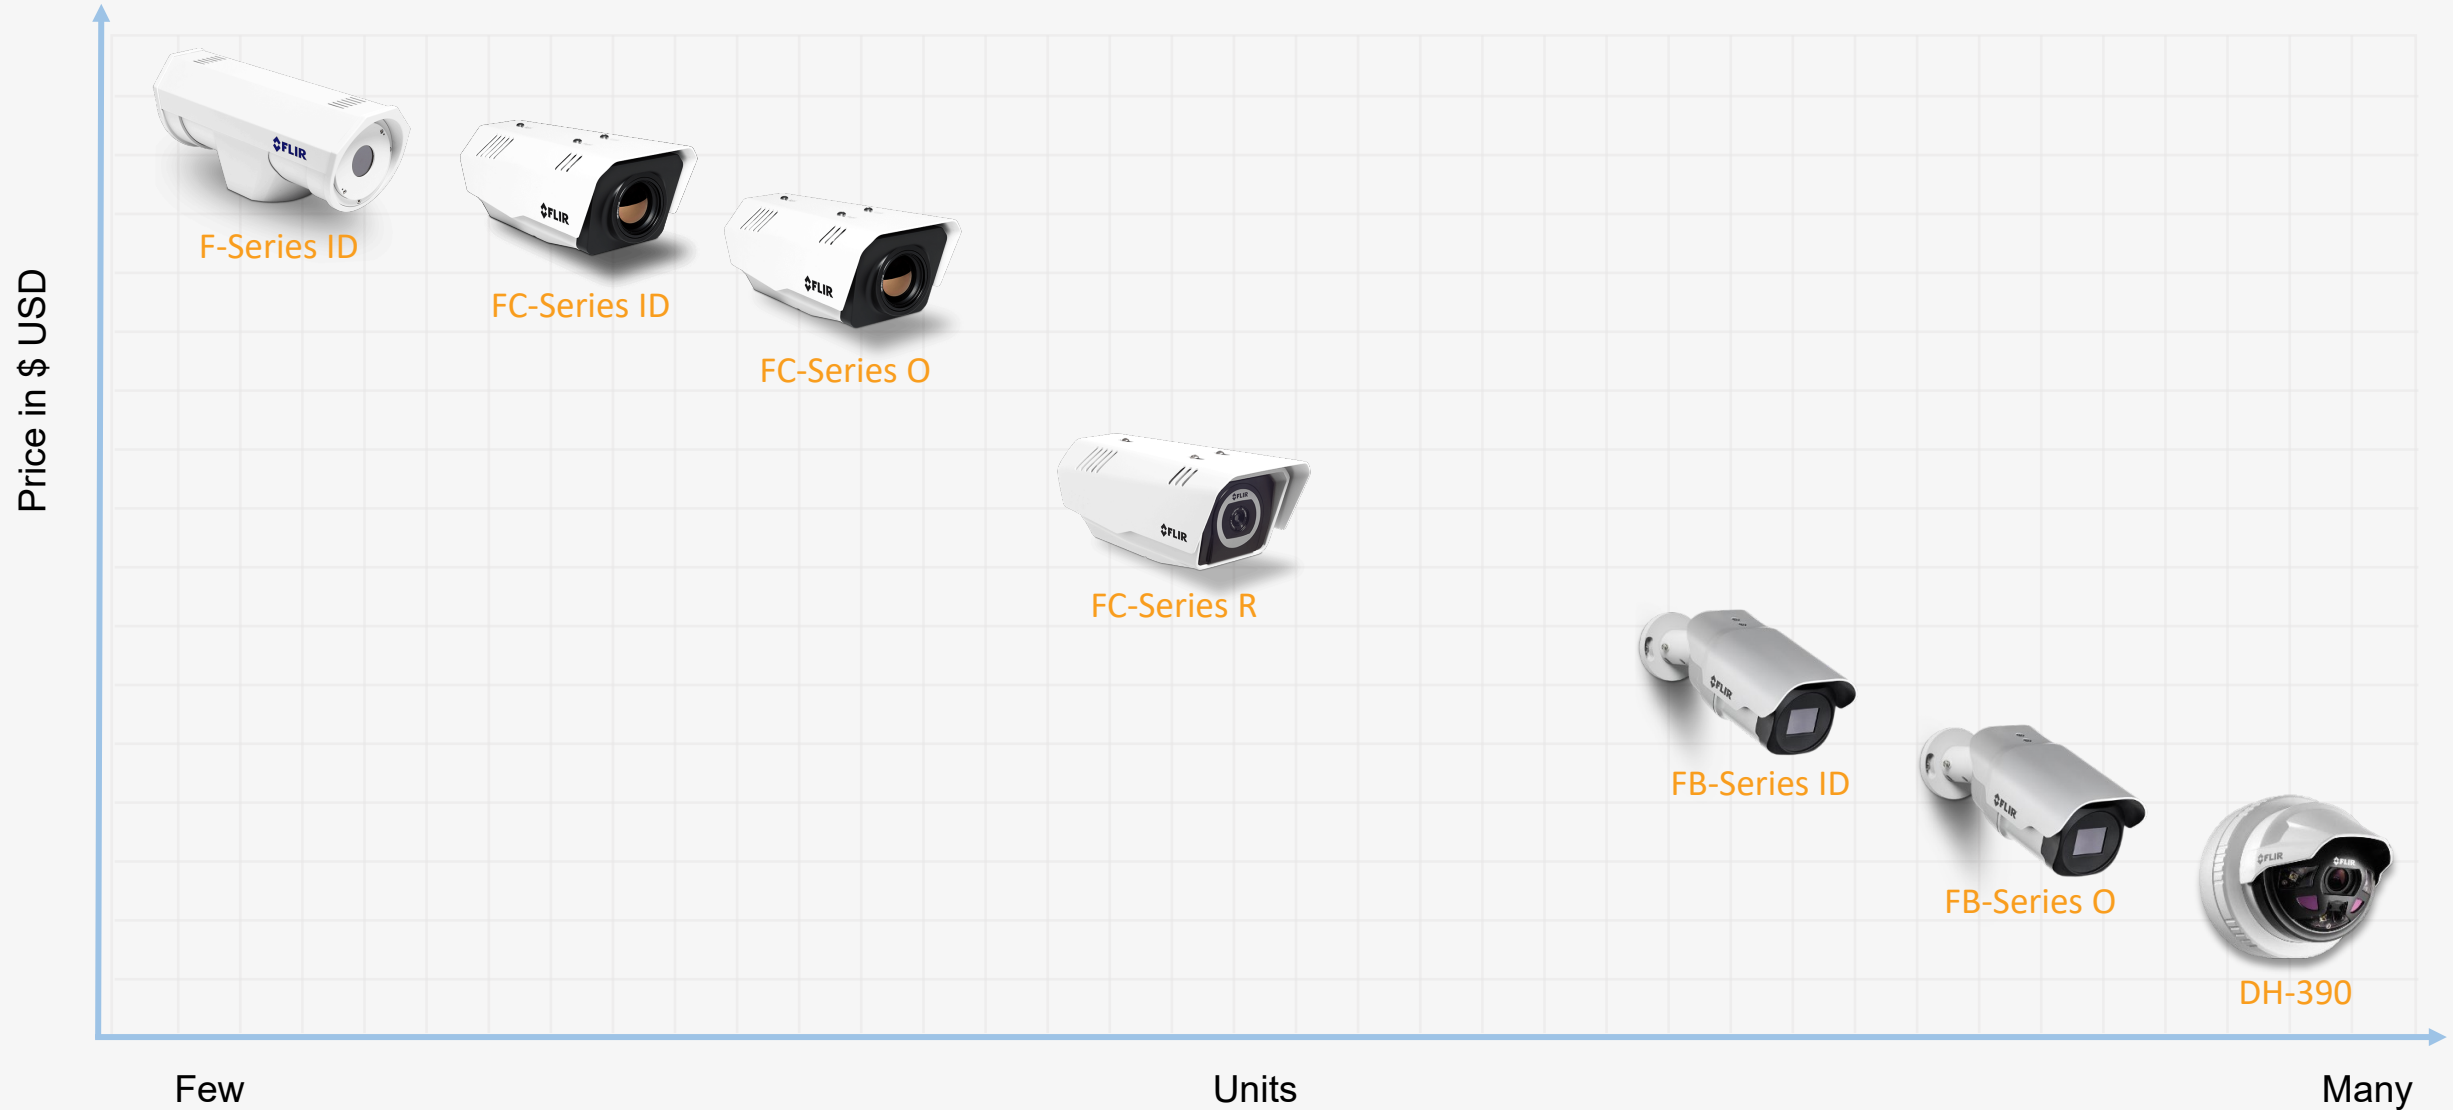

FLIR Thermal Security Cameras

Nikitas Koutsourais, FLIR, EPIC Online Technology Meeting on IR imaging for Security and Surveillance

ACTUAL FIXED THERMAL CAMERA PORTFOLIO

ANALYTICS MAX RANGES

	FOV-H[deg]	FOV-V[deg]	FOV	Human [m]
FC-334	44	36	44° × 36°	67
FC-332	32	26	32° × 26°	91
FC-324	24	18	24° × 18°	132
FC-317	17	13	17° × 13°	181
FC-313	13	10	13 ^a × 10 ^a	315
FC-309	9.2	7	9.2° × 7°	392
FC-305	5.4	4.1	5.4° × 4.1°	572
FC-304	4.3	3.3	4.3° × 3.3°	712
FC-644	44	36	44° × 36°	133
FC-632	32	26	32° × 26°	182
FC-617	17	14	17° × 14°	363
FC-610	10	8.2	10° × 8.2°	572
FC-608	8.2	6.6	8.2° × 6.6°	712

EXTENDED PTZ THERMAL CAMERA PORTFOLIO

HUMAN RANGES FOR COOLED CAMERA PORTFOLIO

PT-602CZ Cooled Multi Sensor

HRC Cooled Multi Sensor