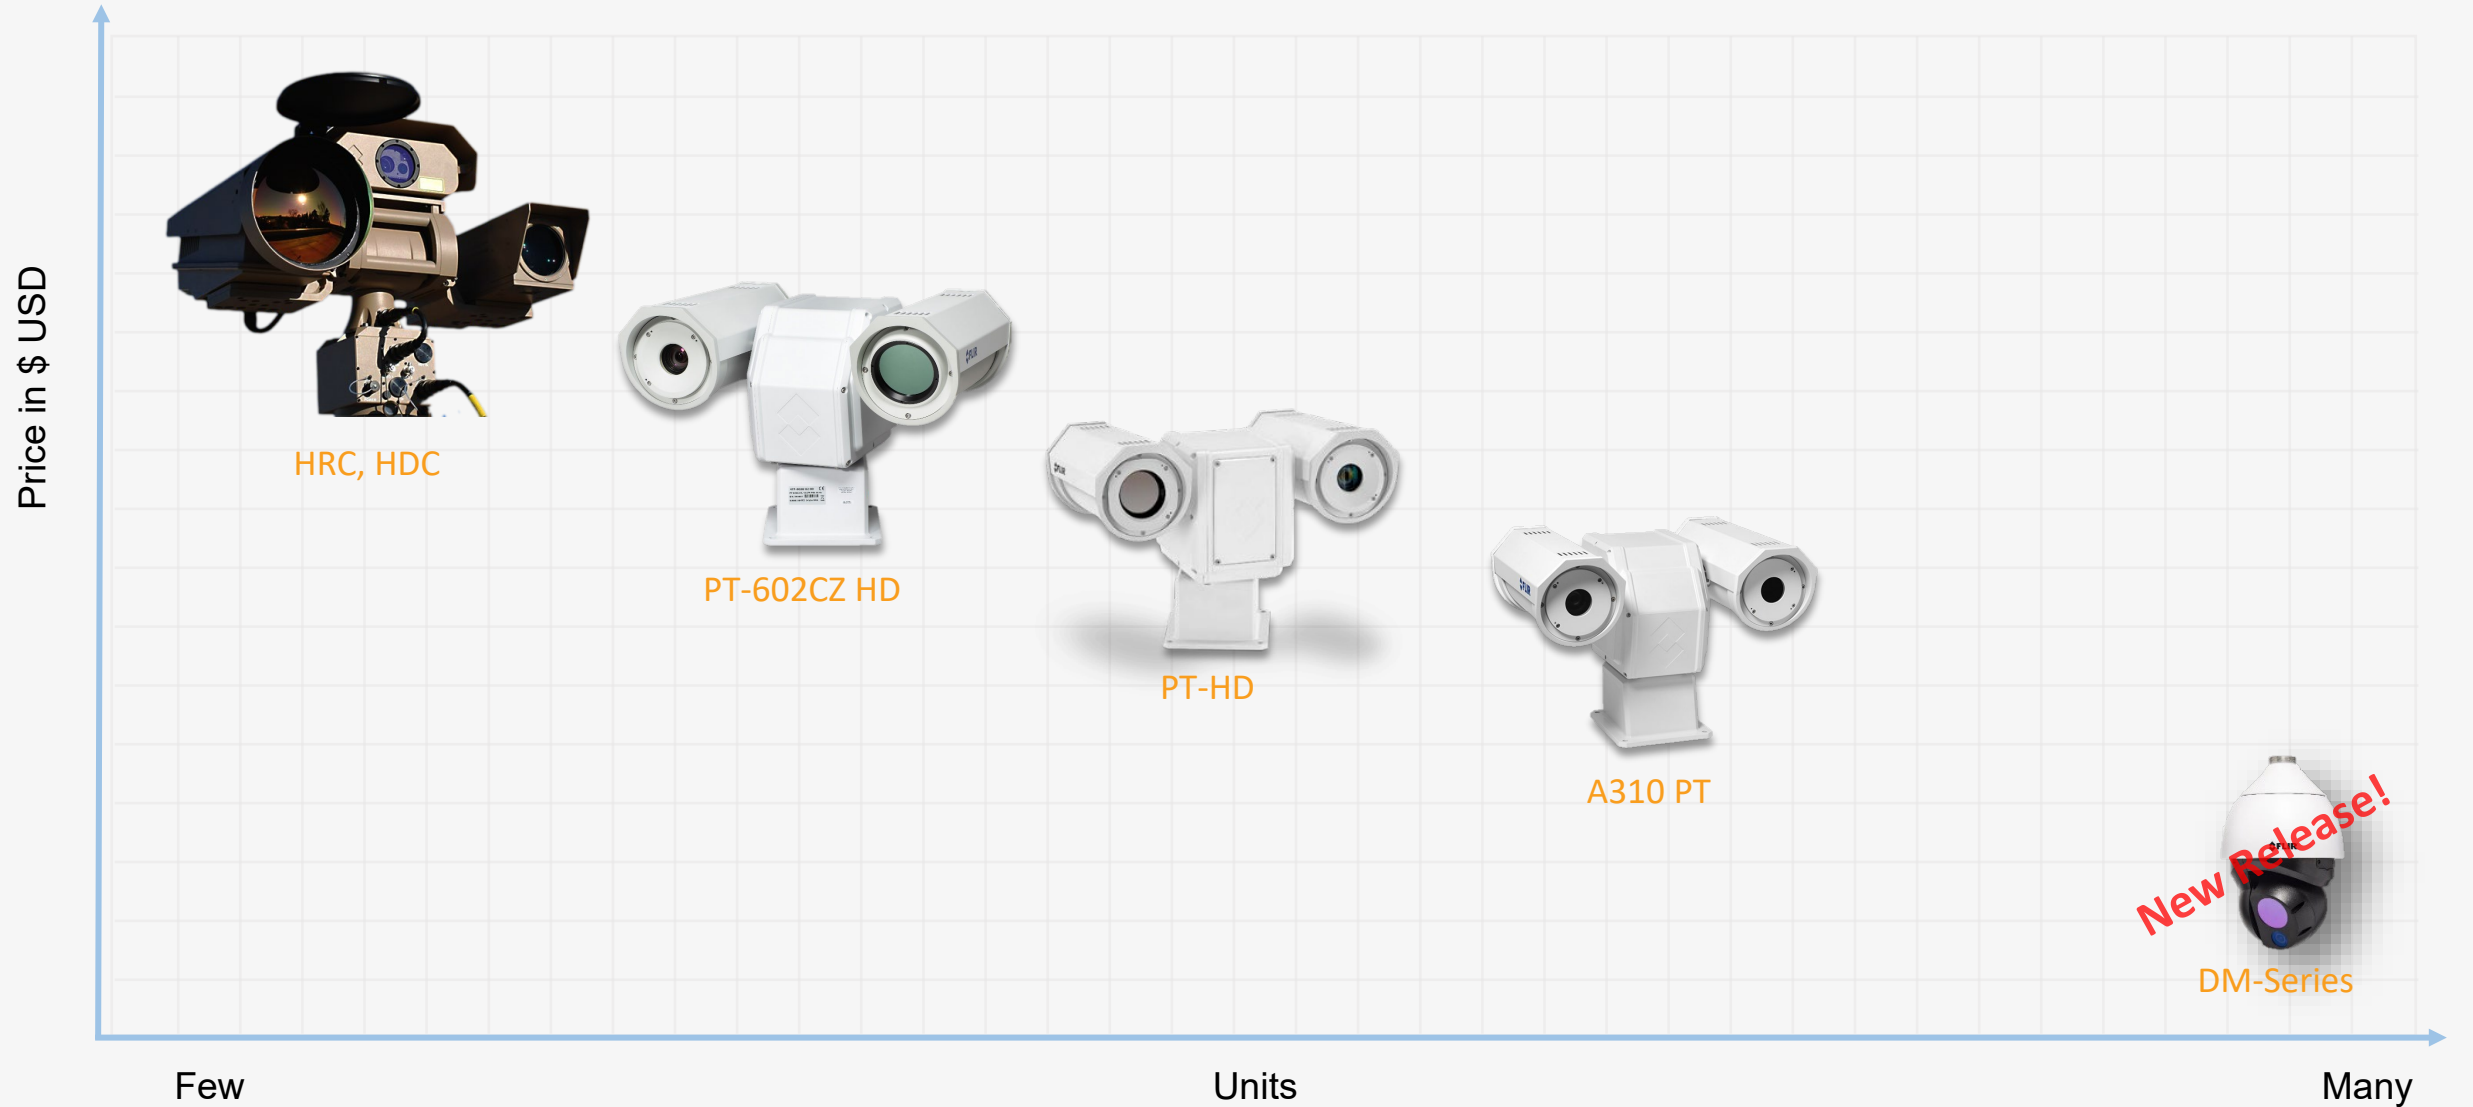

FLIR Thermal Security Cameras

Nikitas Koutsourais, FLIR, EPIC Online Technology Meeting on IR imaging for Security and Surveillance

ACTUAL FIXED THERMAL CAMERA PORTFOLIO

ANALYTICS MAX RANGES

	FOV-H[deg]	FOV-V[deg]	FOV	Human [m]
FC-334	44	36	44° × 36°	67
FC-332	32	26	32° × 26°	91
FC-324	24	18	24° × 18°	132
FC-317	17	13	17° × 13°	181
FC-313	13	10	13 ^a × 10 ^a	315
FC-309	9.2	7	9.2° × 7°	392
FC-305	5.4	4.1	5.4° × 4.1°	572
FC-304	4.3	3.3	4.3° × 3.3°	712
FC-644	44	36	44° × 36°	133
FC-632	32	26	32° × 26°	182
FC-617	17	14	17° × 14°	363
FC-610	10	8.2	10° × 8.2°	572
FC-608	8.2	6.6	8.2° × 6.6°	712

EXTENDED PTZ THERMAL CAMERA PORTFOLIO

HUMAN RANGES FOR COOLED CAMERA PORTFOLIO

PT-602CZ Cooled Multi Sensor

HRC Cooled Multi Sensor